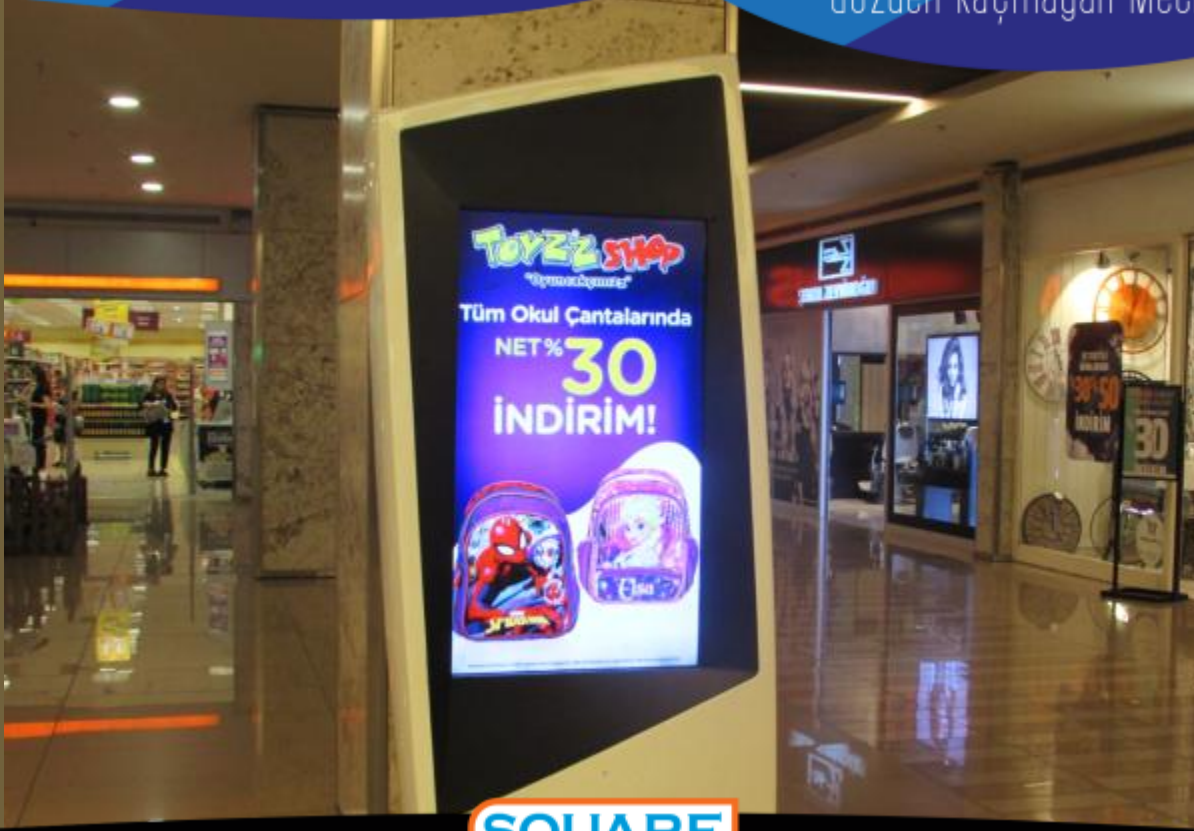

TOYZ'Z SHOP
AVM DDR
KULLANIMI

SQUARE
GROUP

UNDER ARMOUR
AVM DDR
KULLANIMI